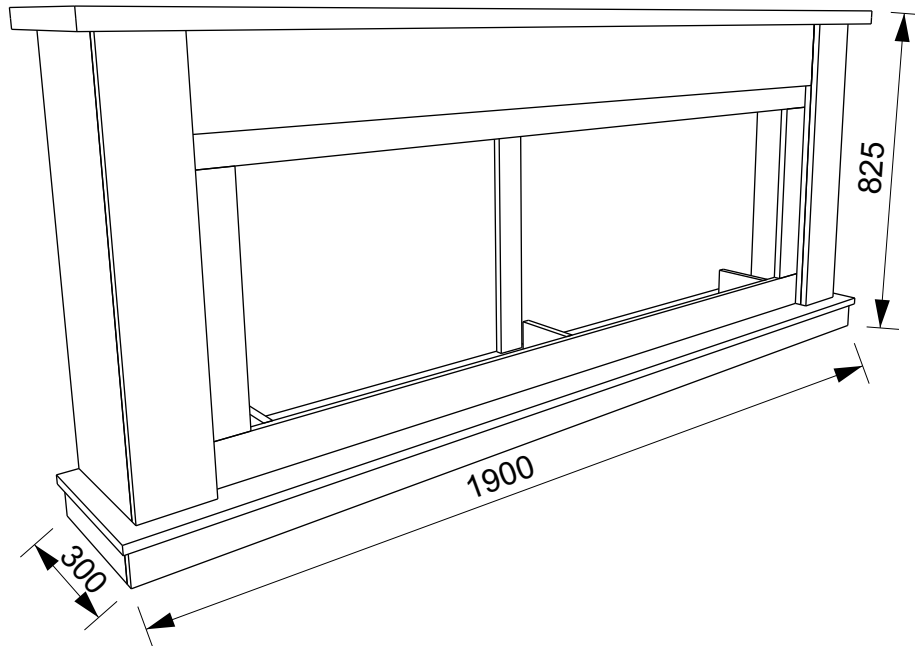

Firelight Canto Long

x12

x31

x31

x17

x2

x2

x1